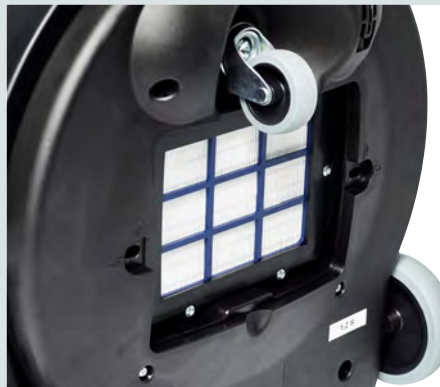

VP930

Reliable, rugged and quiet as a mouse

- perfectly suited to demanding, large area cleaning

Dual speed function on selected variants

HEPA H13 exhaust filter for top rated filtration level maintaining a high quality of air within the cleaning area