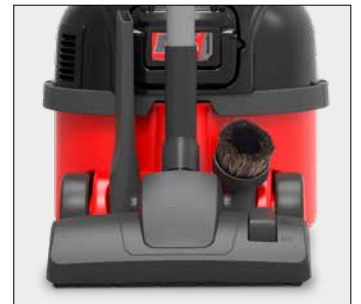

Delivering up to 80 minutes of cordless freedom and a 40% increase in airflow and suction from a compact, convenient and versatile design, the NBV190NX is perfect for day cleaning and safe operation in public areas, maximising productivity with powerful and professional cleaning results.

Kit AA29E

Features

Battery Level Indicator

Easy Battery Change

Off-board Charging Unit

On-board Tool Storage

Specifications

| Model | Capacity | Runtime | Motor | Weight | Power | Recharge | Suction H2O | Airflow | Dimensions (WxLxH) | Kit |
|----------|----------|---------------|-------|--------|-------|--------------------------------|-------------|------------|--------------------|-------|
| NBV190NX | 8L | Hi 50 / Lo 80 | 350W | 7.7Kg | 36V | 1 hour - 80% 2 hours - 100% | 1896mm | 24.5 L/sec | 340x340x340mm | AA29E |