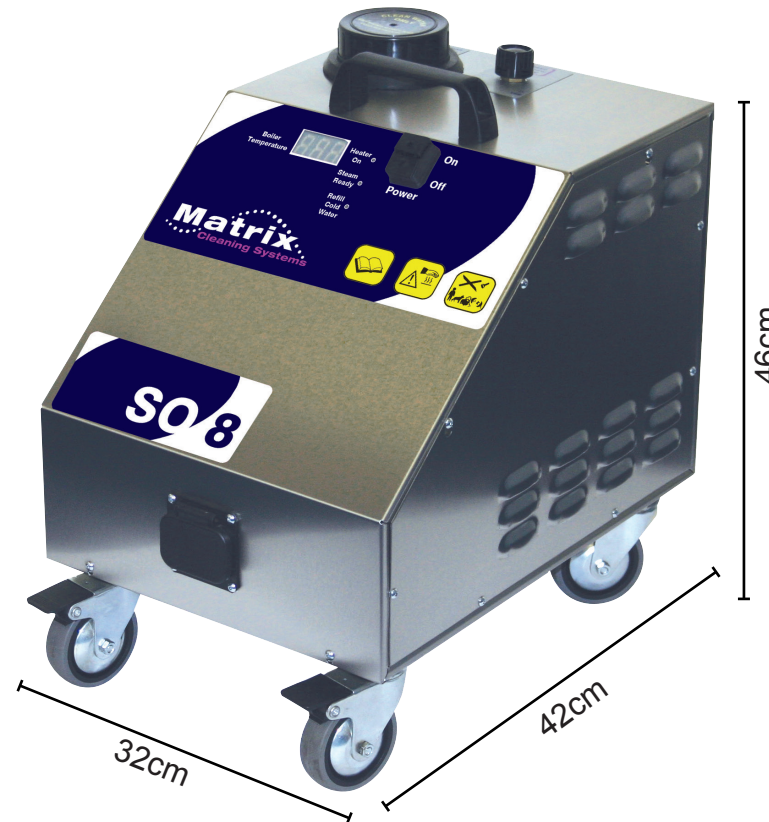

S08

Suitable for Commercial Environments

Where Steam Only is required

Stainless Steel Body, Stainless Steel Boiler

Continuous Fill Boiler allowing refill with no reheat time

8 Bar Pressure

Compact and Lightweight

Steam Regulator to Control the Volume of Steam

Full Steam Only tool kit as standard

Functions

Steam Pressure (bar)	8
Vacuum	No
Detergent	No

Capacities (Litres)

Water Tank	5
Boiler	3.3

Power

Supply Voltage (V)	240
Boiler (W)	3000
Nominal Input Power (W)	3000
Power Cable Length (M)	10

Controls

Main Power Switch
Manual Steam Valve

Weight

20 Kilo

Data Sheet

S08

Included Accessories

4 Metre
Steam Only
Hose